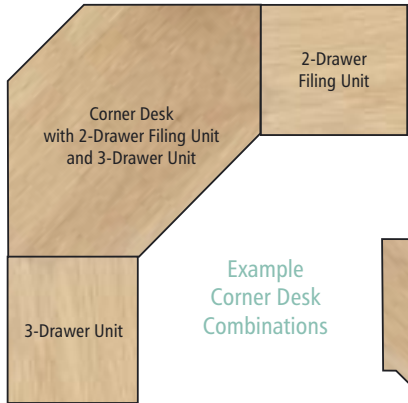

www.corndell.com

Modular Units

Standard Desk

Under desk shelving unit can be detached and used independently.

Model code: 4402

H745 x W915 x D500mm
(H29¼ W36 D19¼ inches)

Corner Desk

Under desk shelves.

Model code: 1276

H940 x W970 x D340mm
(H37 W38½ D13½ inches)

Standard Bookcase

Adjustable shelves.

Model code: 1277

H1340 x W970 x D340mm
(H52¾ W38½ D13½ inches)

Medium Bookcase

Adjustable shelf. Height adjustable drawer console.

Model code: 1258

H1600 x W970 x D340mm
(H63¼ W38 D13½ inches)

Large Bookcase

Adjustable shelves. Height adjustable drawer console.

Model code: 1269

H2000 x W970 x D340mm
(H78¾ W38 D13½ inches)

Nimbus home office furniture shown in lacquered finish with metal handles

Nimbus Home Office Creator

Use the plan pieces below to help layout your perfect office space.

Modular Pieces

Example Corner Desk Combinations

Example Standard Desk Combinations

Freestanding Pieces