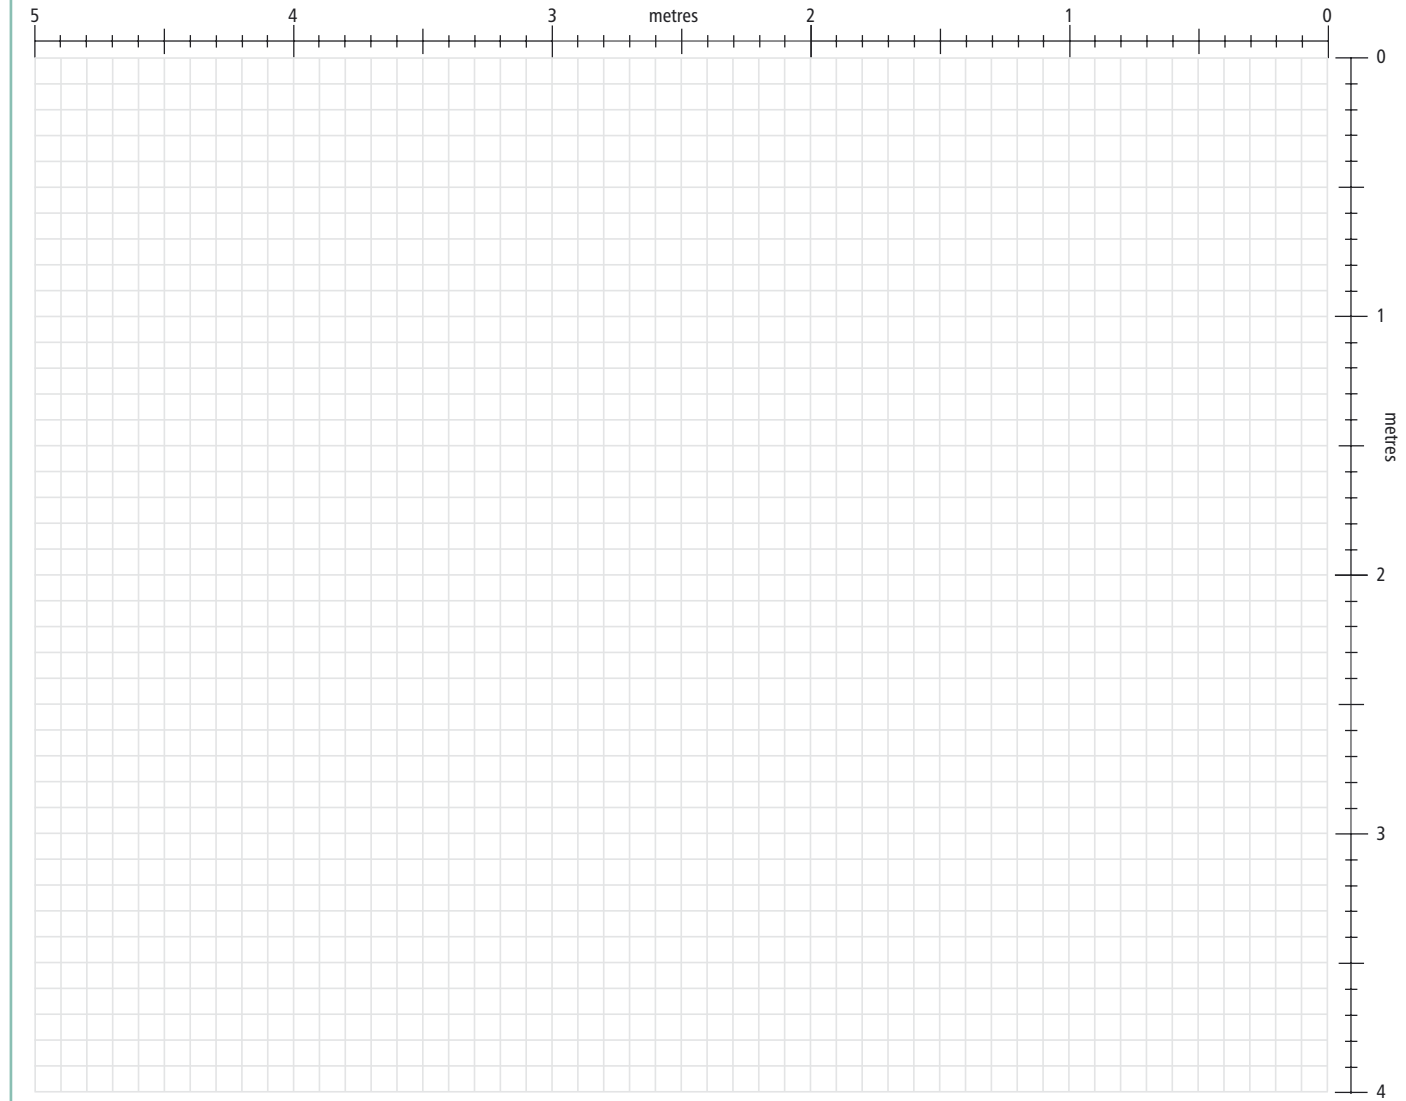

Example Standard Desk Combinations