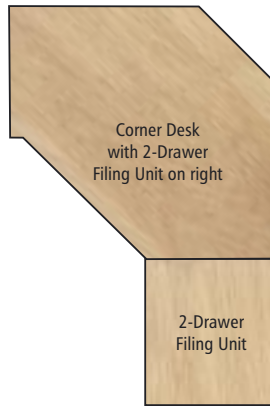

Model code: 1276

H940 x W970 x D340mm
(H37 W38½ D13½ inches)

Standard Bookcase

Adjustable shelves.

Model code: 1277

H1340 x W970 x D340mm
(H52¾ W38½ D13½ inches)

Medium Bookcase

Adjustable shelf. Height adjustable drawer console.

Model code: 1258

H1600 x W970 x D340mm
(H63¼ W38 D13½ inches)

Large Bookcase

Adjustable shelves. Height adjustable drawer console.

Model code: 1269

H2000 x W970 x D340mm
(H78¾ W38 D13½ inches)

Nimbus home office furniture shown in lacquered finish with metal handles

Nimbus Home Office Creator

Use the plan pieces below to help layout your perfect office space.

Modular Pieces

Example Corner Desk Combinations

Example Standard Desk Combinations

Freestanding Pieces