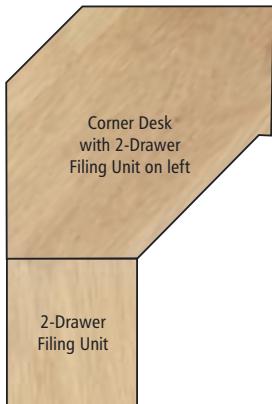

www.corndell.com

Modular Units

Standard Desk

Under desk shelving unit can be detached and used independently.

Model code: 4402

H745 x W915 x D500mm
(H29¼ W36 D19¼ inches)

Corner Desk

Under desk shelves.

Model code: 1276

H940 x W970 x D340mm
(H37 W38½ D13½ inches)

Standard Bookcase

Adjustable shelves.

Model code: 1277

H1340 x W970 x D340mm
(H52¾ W38½ D13½ inches)

Medium Bookcase

Adjustable shelf. Height adjustable drawer console.

Model code: 1258

H1600 x W970 x D340mm
(H63¼ W38 D13½ inches)

Large Bookcase

Adjustable shelves. Height adjustable drawer console.

Model code: 1269

H2000 x W970 x D340mm
(H78¾ W38 D13½ inches)

Nimbus home office furniture shown in lacquered finish with metal handles

Nimbus Home Office Creator

Use the plan pieces below to help layout your perfect office space.

Modular Pieces

Example Corner Desk Combinations

Example Standard Desk Combinations

Freestanding Pieces