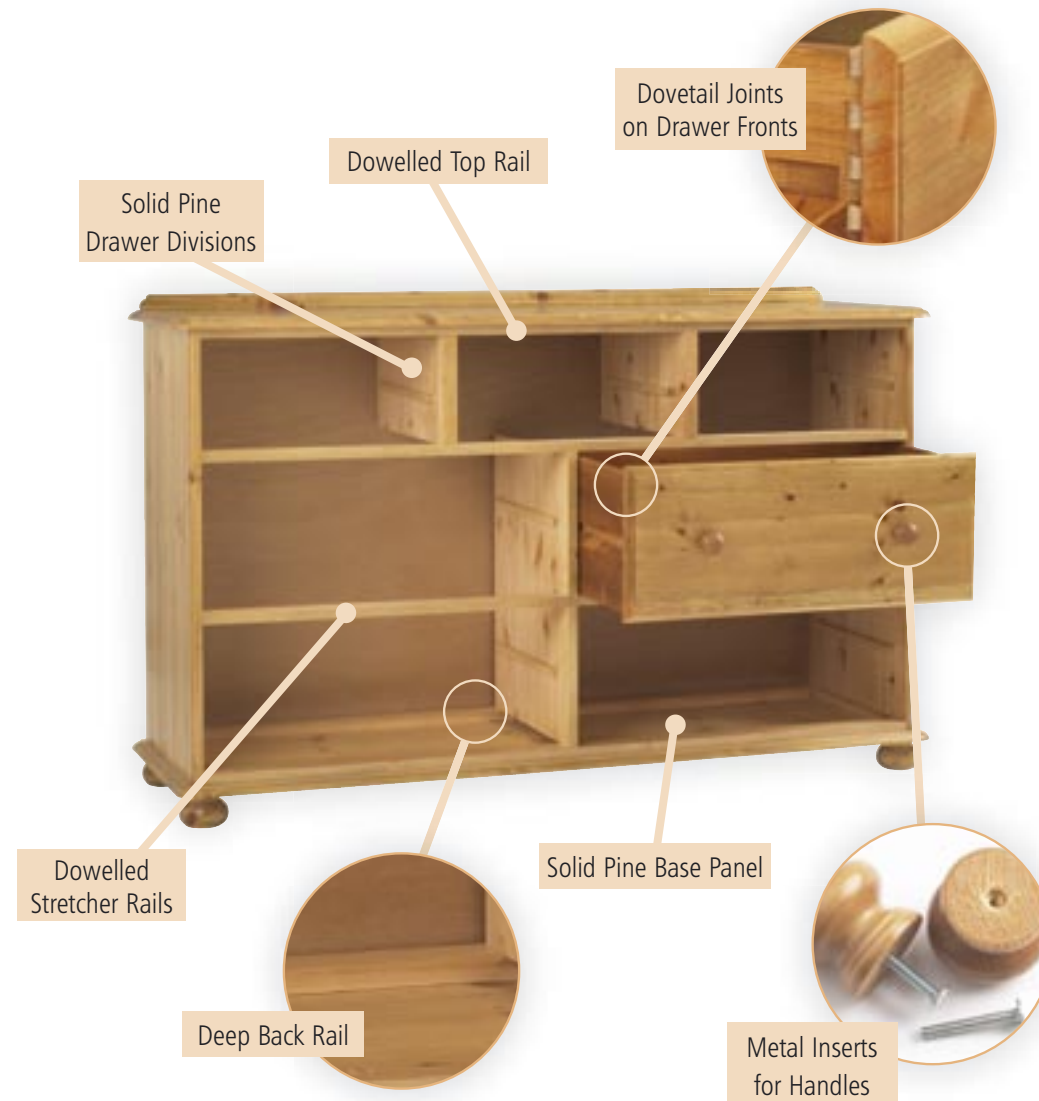

- **Practicality;** Harvest will not let you down when it comes to storage capacity and strength.
- **Durability;** Harvest is built to withstand everyday living and family life, and its traditional construction will give many years of trouble free service.
- **Enhanced solid appearance;** Harvest looks and feels like quality furniture.

Additional features:

Harvest options

Finishes

Four attractive finishes are available for Harvest furniture.

To order your chosen colour, please prefix the model code with the appropriate order letter. For example a 211 (with bun feet) in Honey colour should be ordered as H211.

Please note: *Fitted upstand adds 26mm (1 inch) to the published height dimension.*

Upstand

Contents

- 2 Dining
 - 3 Dining Tables
 - 5 Chairs
 - 6 Dressers
- 9 Living
 - 9 Display & Collectors Cabinets
 - 12 Storage Cabinets
 - 13 Sideboards
 - 15 Hi-fi Cabinets
 - 16 TV Cabinets
 - 18 Bookcases
 - 20 Occasional Tables & Mirrors
 - 22 Home Office
- 24 Sleeping
 - 25 Dressing Tables & Mirrors
 - 27 Beds & Headboards
 - 28 Bedroom Chests
 - 30 Standard Wardrobes
 - 32 Master Wardrobes