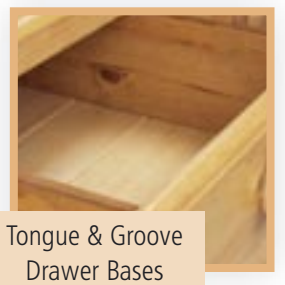

Additional features:

Harvest options

Finishes

Four attractive finishes are available for Harvest furniture.

To order your chosen colour, please prefix the model code with the appropriate order letter. For example a 211 (with bun feet) in Honey colour should be ordered as H211.